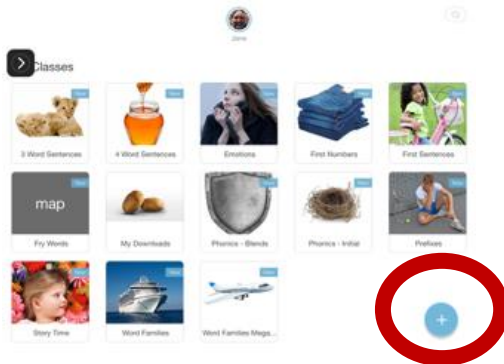

Locating Bitsboard SD71 Created Morgan's SLP Resources

1. Open the Bitsboard app (Free or Pro)

2. Select the + icon (lower right)

3. Select View Catalog

4. Search Morgan McDonald (SD 71 SLP) in the top right search box > Tap Morgan McDonald

5. Tap the download icon to add the board or class you want added to your library and use the activities on that theme/ content

6. Tap the Play arrow to use the board or go back to the main library dashboard and select your downloaded board / class to play