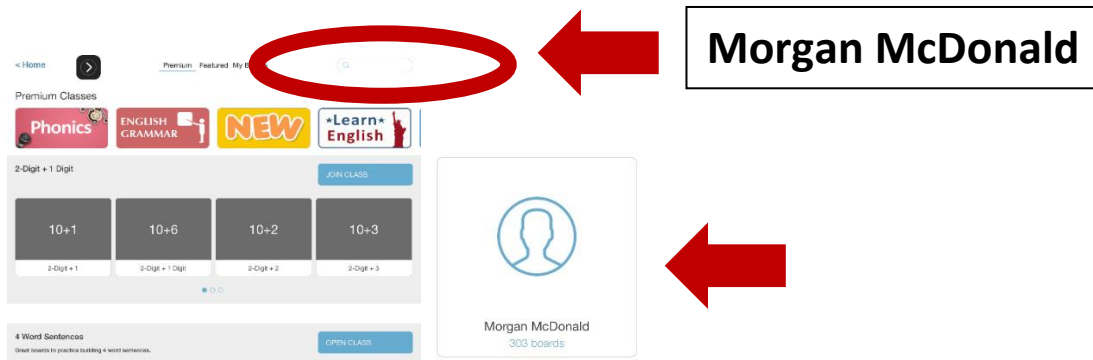

Locating Bitsboard SD71 Created Morgan's SLP Resources

1. Open the Bitsboard app (Free or Pro)

2. Select the + icon (lower right)

3. Select View Catalog

4. Search Morgan McDonald (SD 71 SLP) in the top right search box > Tap Morgan McDonald