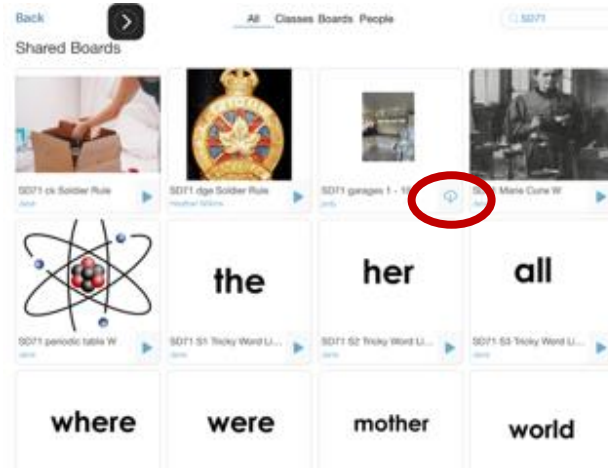

Locating Bitsboard SD71 Created Morgan's SLP Resources

1. Open the Bitsboard app (Free or Pro)

2. Select the + icon (lower right)

3. Select View Catalog

4. Search Morgan McDonald (SD 71 SLP) in the top right search box > Tap Morgan McDonald

5. Tap the download icon to add the board or class you want added to your library and use the activities on that theme/ content

6. Tap the Play arrow to use the board or go back to the main library dashboard and select your downloaded board / class to play