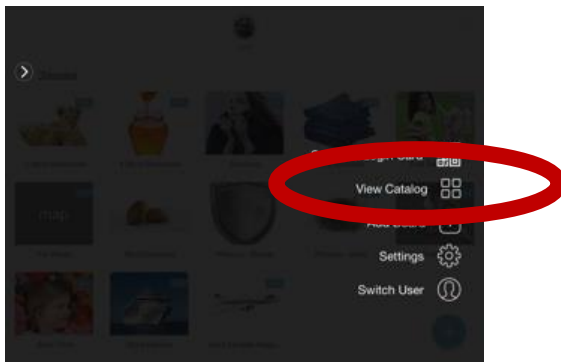

Locating Bitsboard SD71 Created Morgan's SLP Resources

1. Open the Bitsboard app (Free or Pro)

2. Select the + icon (lower right)

3. Select View Catalog

4. Search Morgan McDonald (SD 71 SLP) in the top right search box > Tap Morgan McDonald