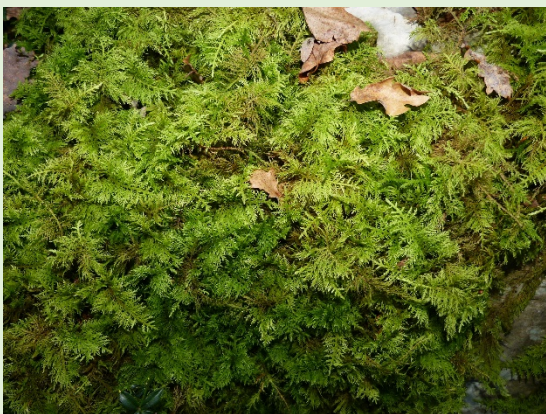

Stairstep Moss

- Kwak'wala: none found
- Hul'qumi'num: none found
- French Common: Hylocomie brillante
- English Common: mountain fern, splendid feather, glittering wood
- Scientific (latin): Hylocomium splendens
- Photo attribution: [Ivan Paz-Vinas, some rights reserved](#) (CC BY-NC)