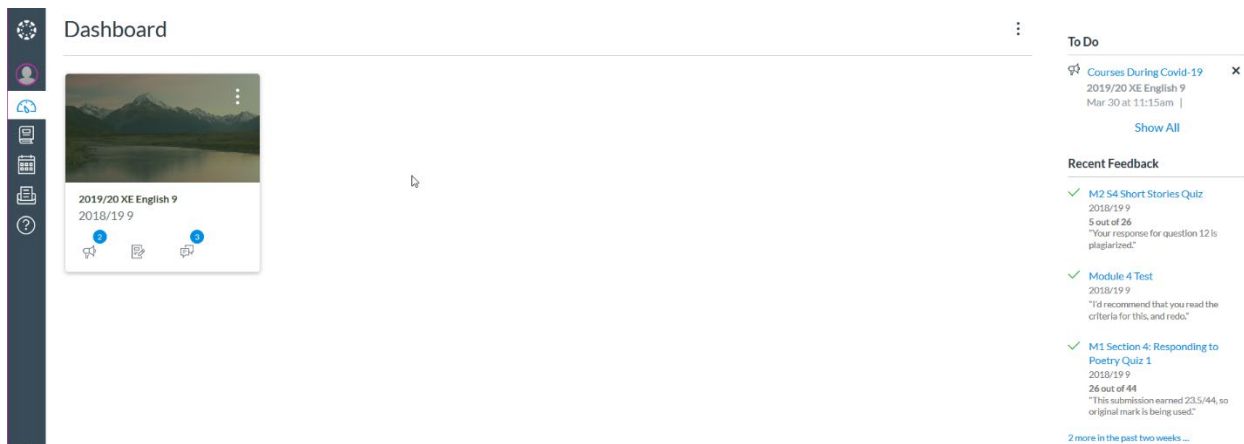

Canvas Student User Guide

Logging in to Canvas:

To log in to Canvas, you use the same username and password as you would use to log on to a computer at school.

Go to: <https://comoxvalleyschools.instructure.com/>

Enter your SD71 email as your username. Go to the next screen and enter the password you use at school to get on to your computer. If you have forgotten this password, contact your teacher and they can help you recover your password.

You should now be logged in to Canvas, and it should look something like this: