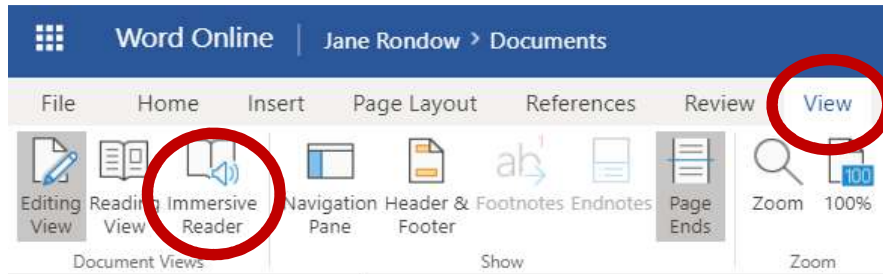

Word Online (Office 365)

Immersive Reader under the View Tab

Text Preferences

Font

- Calibri
- Sitka
- Comic Sans

Themes

More colors ▾

Grammar Options